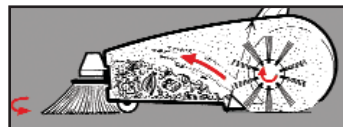

Productivity

- The KS27M sweeps up to 24,757 sq. ft. per hour
- Works up to ten times faster than manual sweeping with a dustpan and brush

Ease of Use

- Stairs and curbs can be climbed easily due to the large rear wheels.
- Optimum position of the handle allows the operator to use the position that is most comfortable as it can be easily switched around
- Dirt Hopper can be removed and replaced easily utilizing the handle

Effortless

Compact

The side broom sweeps dirt out of corners, directly into the path of the wide main broom and then into the large dirt hopper.

Specifications:

Sweeping width:	
with side brush	26 in (670mm)
without side brush	19 in (480mm)